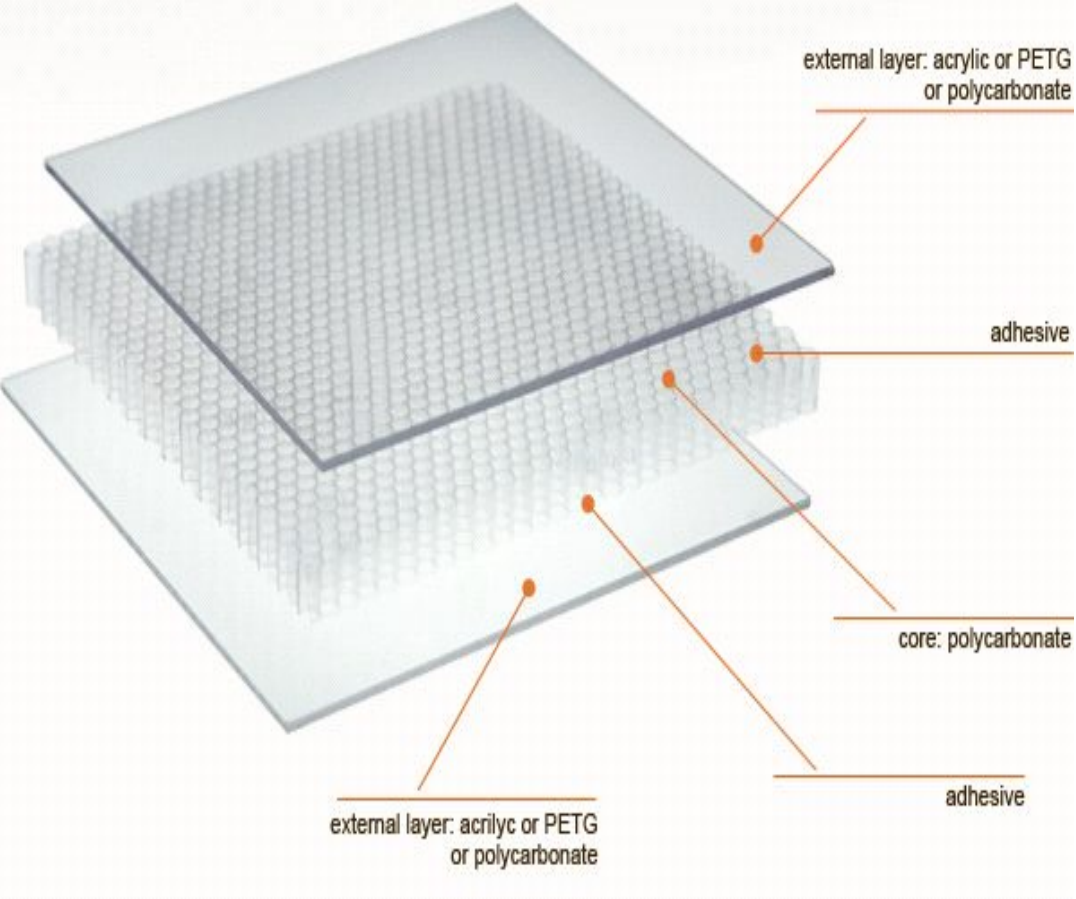

# Construction Styles of Honeycomb Panel

Standard size: 1200x2400 mm  
Special size: 1200x3000 mm

# Honeycomb Panel

---

Hexagonal Aluminum honeycomb core

Tubular polycarbonate honeycomb core

Special honeycomb core

Tubular mixing polycarbonate honeycomb core