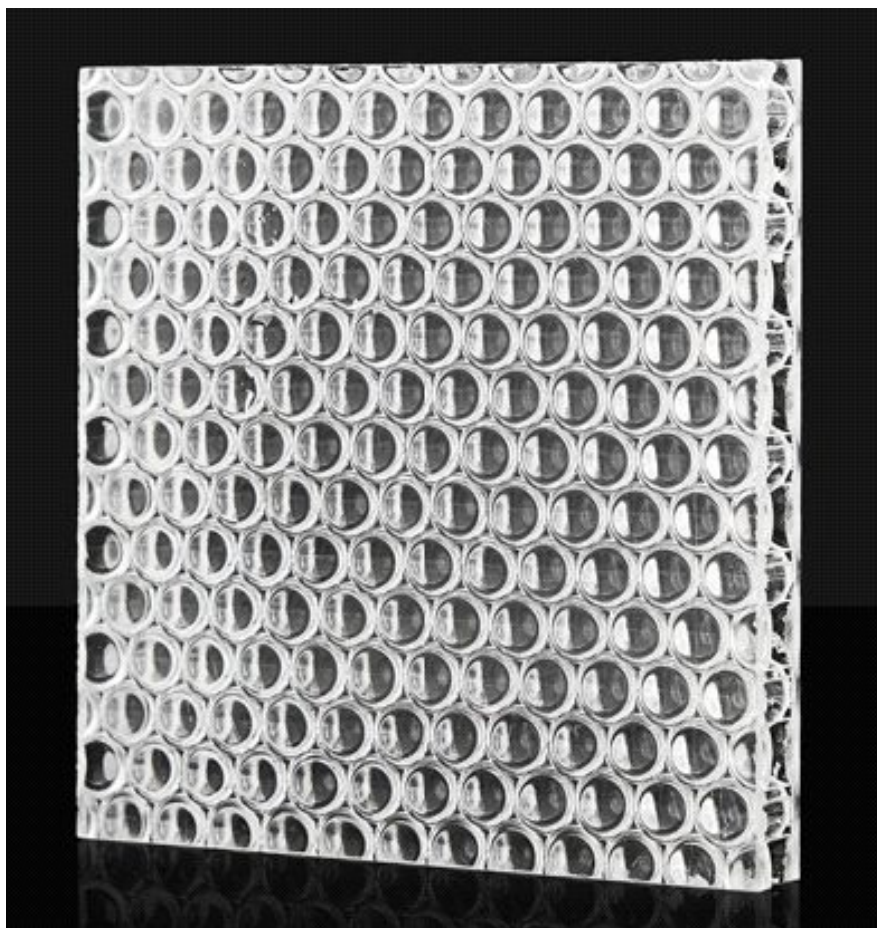

LANBUB

Lighting Panel Like water drop

Standard size: 1200x2400 mm
special size: 1200x3000 mm