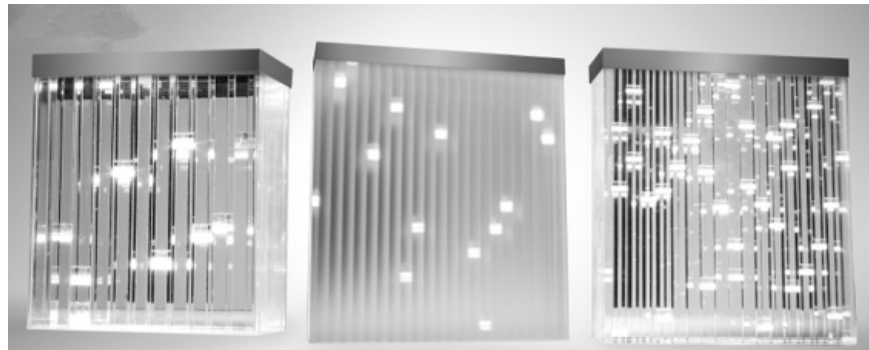

Project for Crystal Panel-Lighting