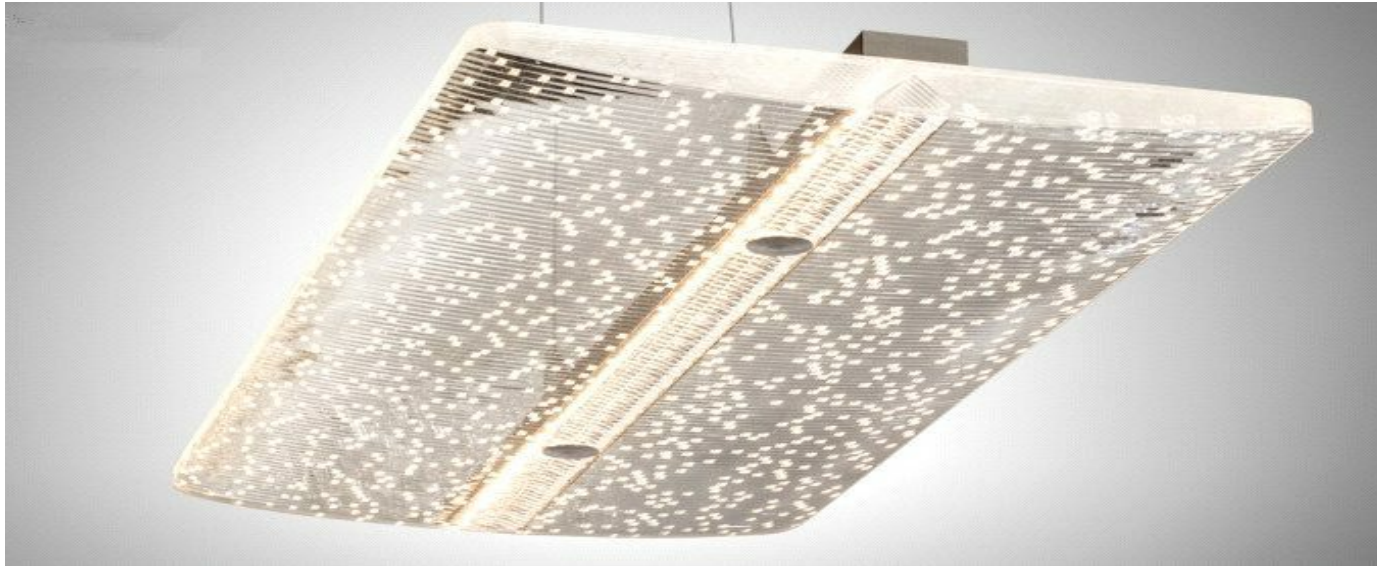

Project for Crystal Panel-Lighting