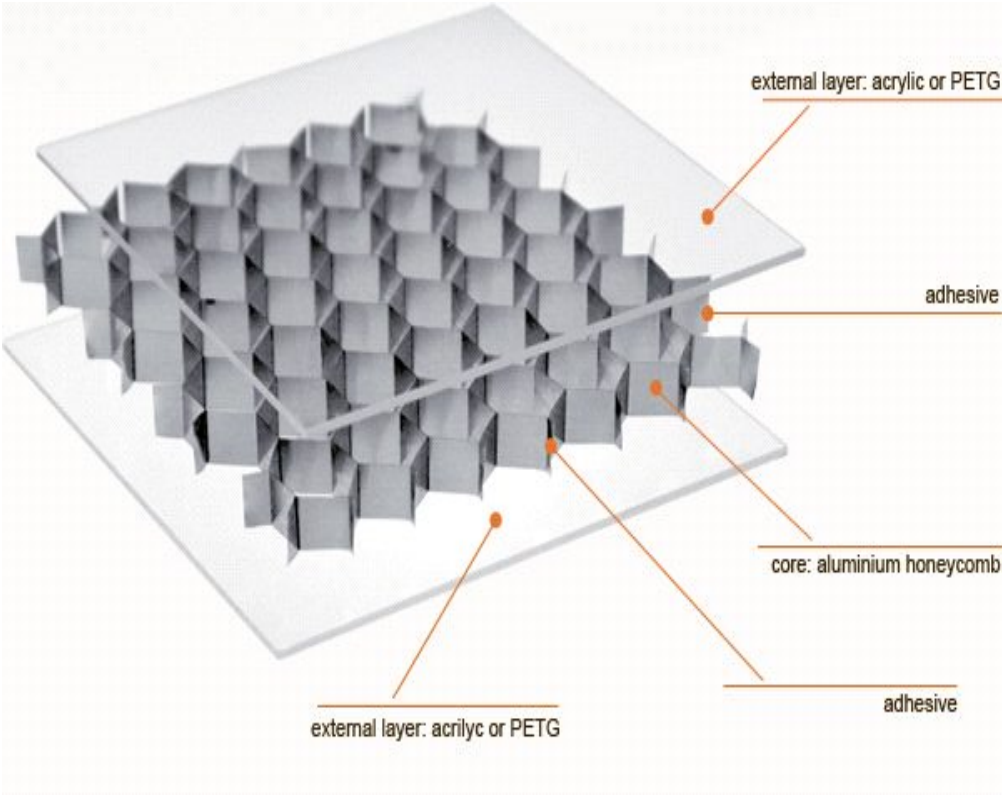

# Construction Styles of Honeycomb Panel

Standard size: 1200x2400 mm  
Special size: 1200x3000 mm