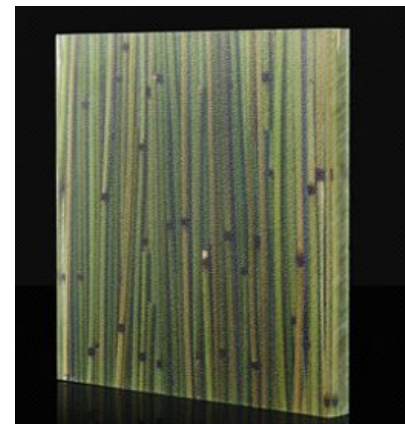

LANSAN

Resin Artistic Panel

Standard size: 1200x2400 mm
special size: 1200x3000 mm